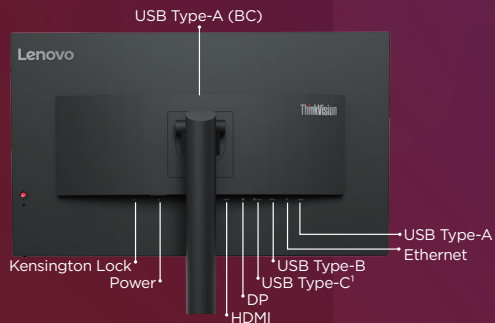

Features of ThinkVision T32p-30 Monitor

Sleek, superlative display.

The ThinkVision T32p-30 Monitor sports an expansive 31.5-inch ultra-wide In-Plane Switching display with 3840 x 2160 UHD resolution that not only expands your point of view but allows you to micro-focus on finer details to enhance work efficiency. Add a modern aesthetic to any working environment with its 3-side NearEdgeless design and experience a seamless viewing landscape across different screens in a multi-monitor setup. The ThinkVision T32p-30 Monitor is easy on the eyes in more ways than one, as it cares for your vision by reducing harmful blue light with Natural Low Blue Light technology. It produces distortion-free colors so you can enjoy hours of productivity without feeling the eye strain.

Multiply connectivity, maximize productivity.

The ThinkVision T32p-30 Monitor's one-cable solution USB Type-C¹ allows for incredibly fast data transfer speeds so you can accelerate productivity. The USB Type-C¹ cable can also serve as fast charger with 90W support and dynamically manages the power consumption of connected devices with a special Smart Power function. Add to that, HDMI 2.1² and dedicated DP 1.4 ports that turns your monitor into a supercharged hub of connectivity and productivity. Do more with an RJ45 port that turns this monitor into a surfing superstar. With a dedicated USB Type-A port at top, it is compatible with Modular VoIP Solution³ that can bring alive more possibilities for video conferencing and multimedia experiences.

Easy on the environment and you.

The ThinkVision T32p-30 Monitor is thoughtfully designed to make your comfort a priority. Adopt the perfect working posture for your body with its highly adjustable ergonomic stand that supports easy pivots, tilts, swivels, and lifts to meet your needs. The lowest position of the monitor is designed to conform to an optimal seating and viewing posture. A 100 x 100 mm VESA mount allows the monitor to be used with compatible third-party mounts and stands. The ThinkVision T32p-30 Monitor is TCO 9.0 certified and comes boxed in green pulp packaging that protects the display and the environment too.

¹ USB Type-C® and USB-C® are registered trademarks of USB Implementers Forum. | ² Supports 3840 x 2160 @ 60Hz as specified in HDMI 2.1. | ³ ThinkVision VoIP Stack MC60 Monitor Webcam and MS30 Monitor Soundbar sold separately.