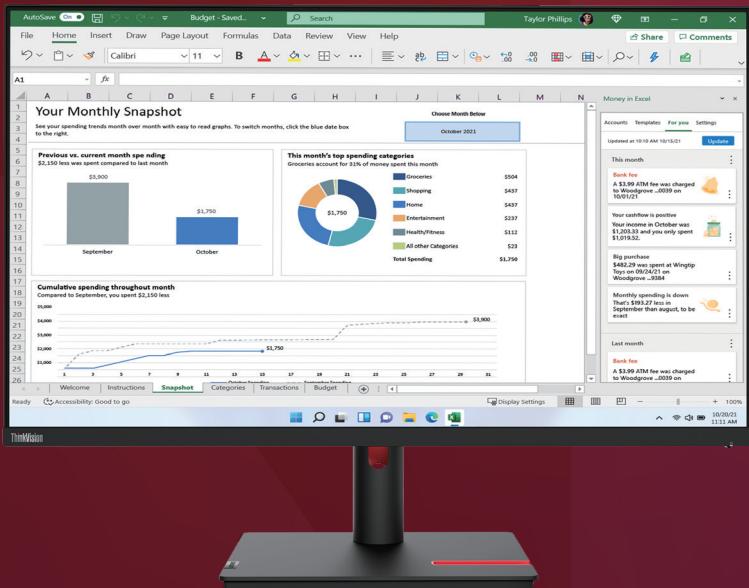

## A clear expansive view made for excellence.

The finer details for your finest work!

The ThinkVision T32p-30 Monitor magnifies the finer details with incredible clarity to catapult productivity in the modern workplace. Enjoy a wider vista with this vast 31.5-inch, 4K resolution display for exceptional picture clarity that refines every single detail. Its In-Plane Switching ensures screen consistency so your view is clear no matter which angle you view it from, while its 3-side NearEdgeless display gives you a clear, distraction-free viewing experience. The screen delivers supremely sharp image quality backed by a 100% sRGB color gamut promising incredibly rich and vibrant colors that look truly natural. The ThinkVision T32p-30 is easily the best monitor for data-intensive work which makes navigating and viewing large spreadsheets, image-loaded dashboards, and content editing a breeze. Great for multitasking, this wide monitor lets you get more done at a glance, allowing you the flexibility to switch between multiple documents and view more, effortlessly. If you need to make room for more information, it also allows for multi-screen installations. While the dazzling image quality will keep your eyes drawn to the screen, the monitor's Natural Low Blue Light technology reduces harmful blue light without compromising colors, to protect your eyes. Connect to multiple interfaces, share and receive content faster with USB Type-C<sup>1</sup>, HDMI, DP, RJ45, and audio out ports that provide multiple interface options. Speed works up like never before with the USB-C<sup>1</sup> PD port that supports 90W superfast charging and comes with a Smart Power function for intelligent power distribution to connected devices. It also reduces power consumption while maximizing performance. Easily tilt, swivel, lift, pivot, and VESA mount the monitor to optimize its setup for the most comfortable working posture. Thoughtfully designed, this monitor adheres to strict TCO 9.0 regulations that weigh less on the environment. The ThinkVision T32p-30 Monitor is large enough for you to view more and do more with every glance.